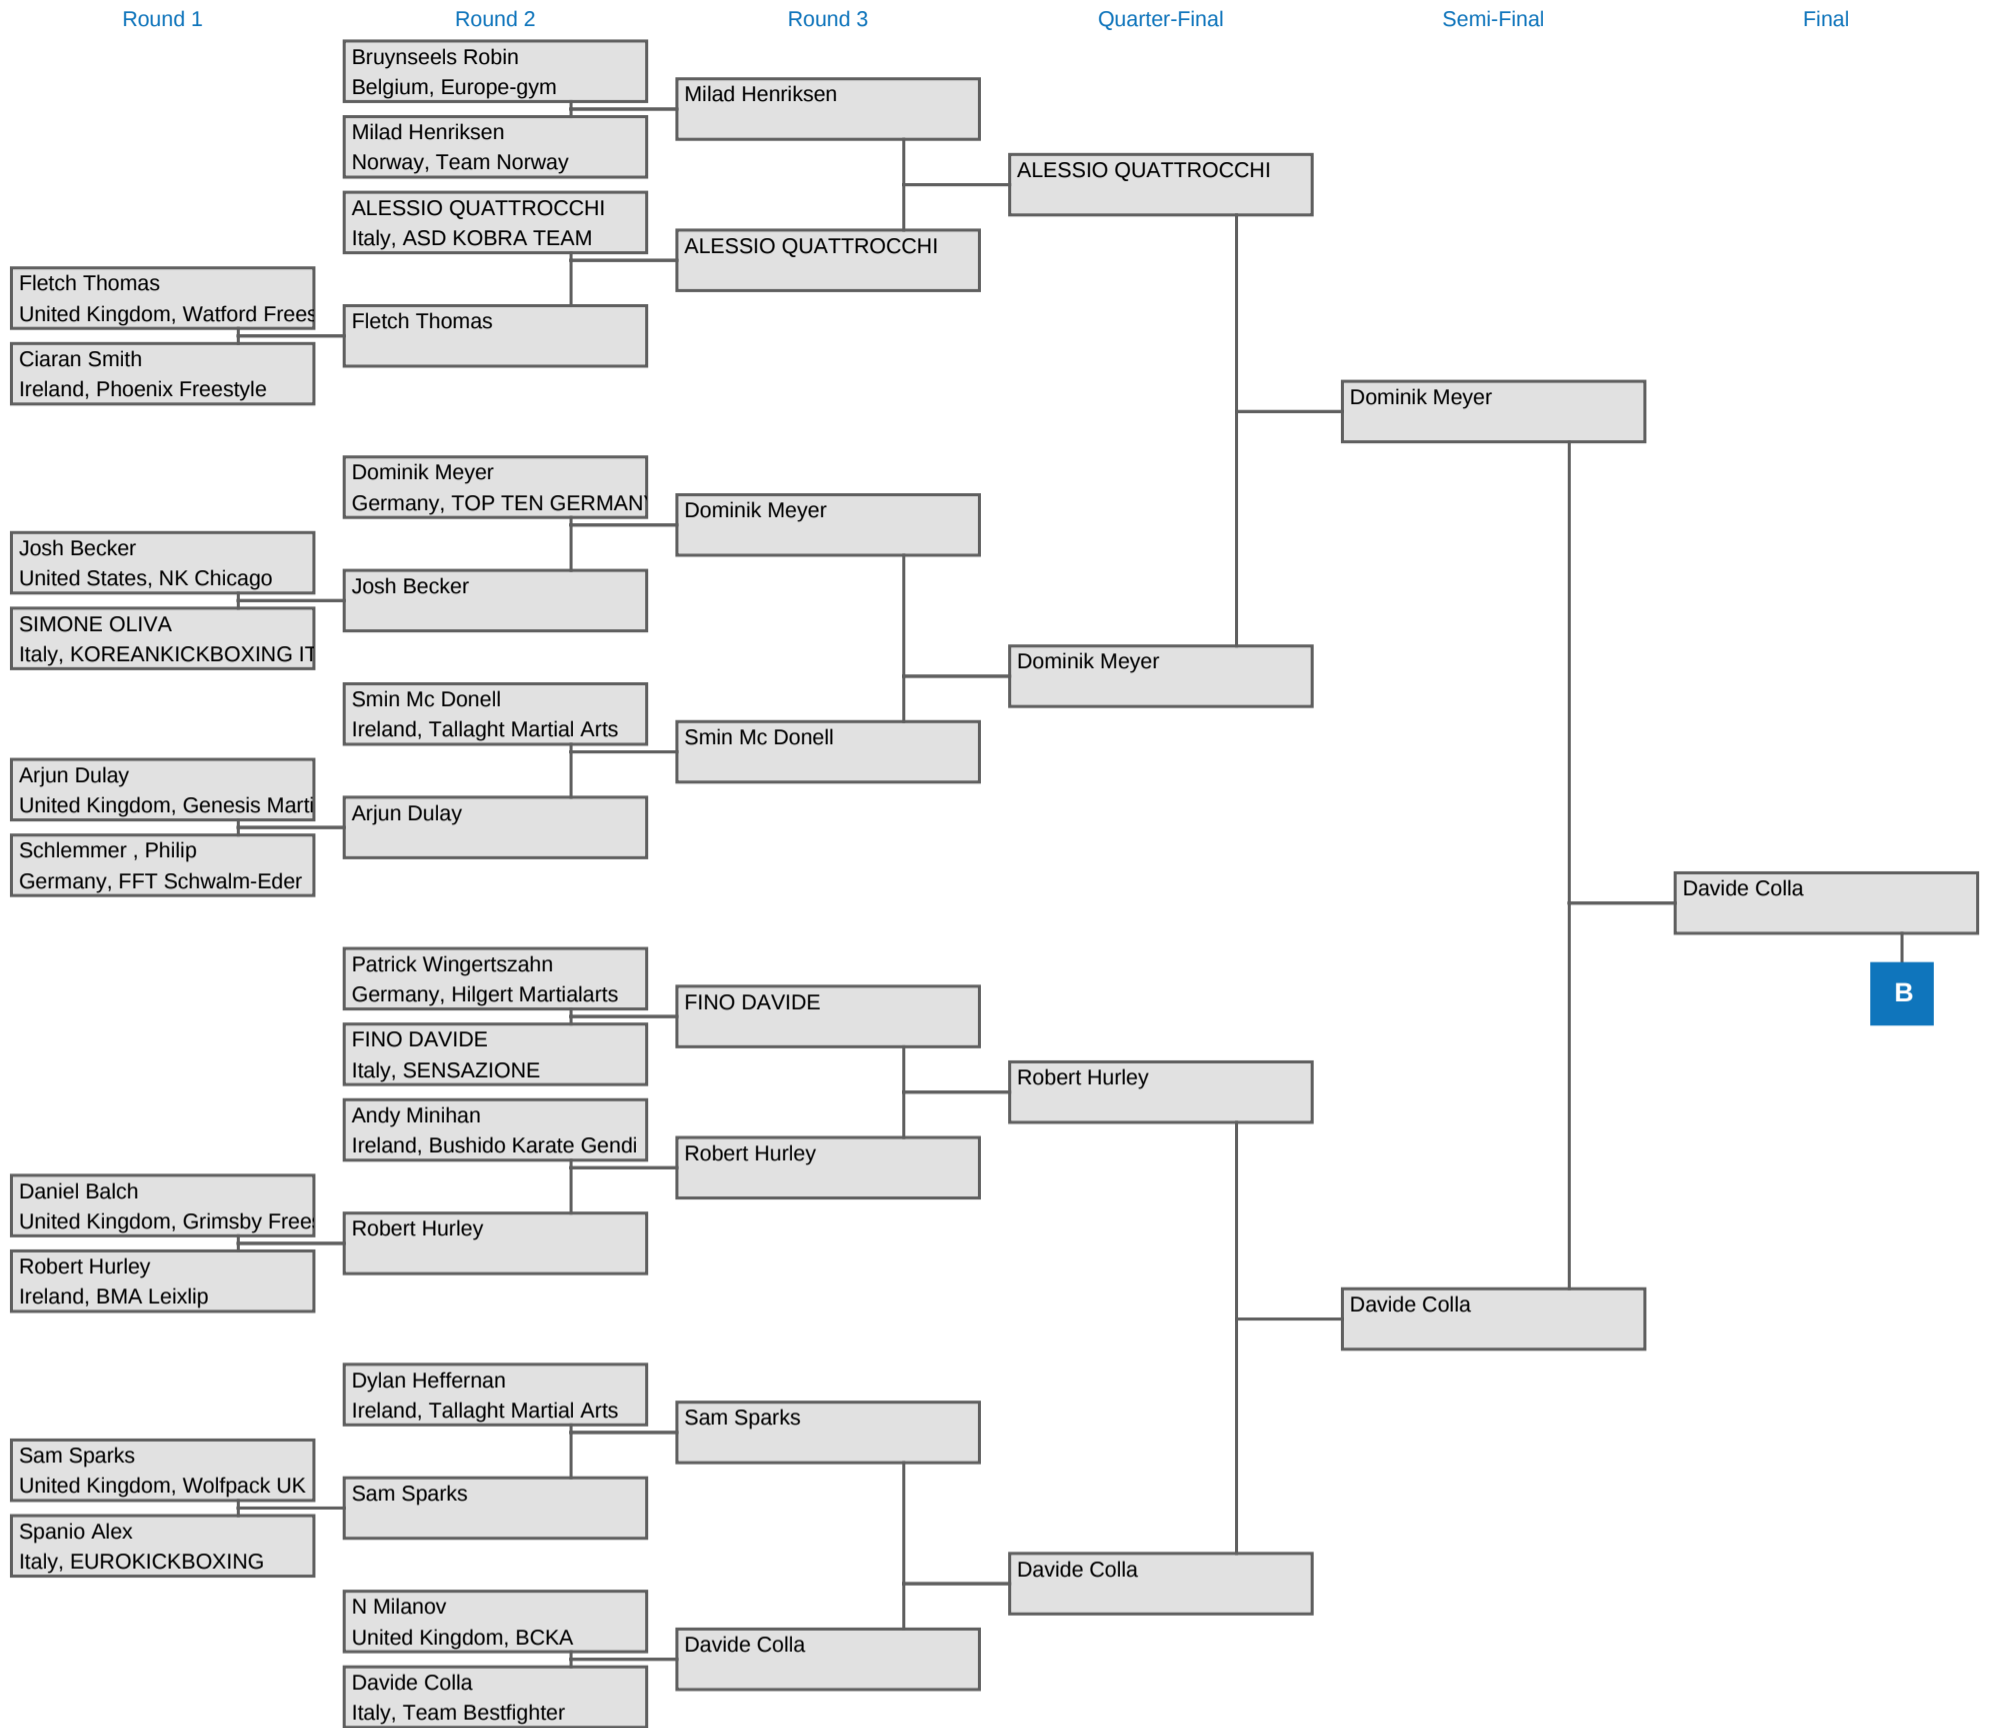

Semi Contact , Men, Brown/Black (Advanced), 19 Years & Over, -63kg

Semi Contact , Men, Brown/Black (Advanced), 19 Years & Over, -63kg

Semi Contact , Men, Brown/Black (Advanced), 19 Years & Over, -63kg