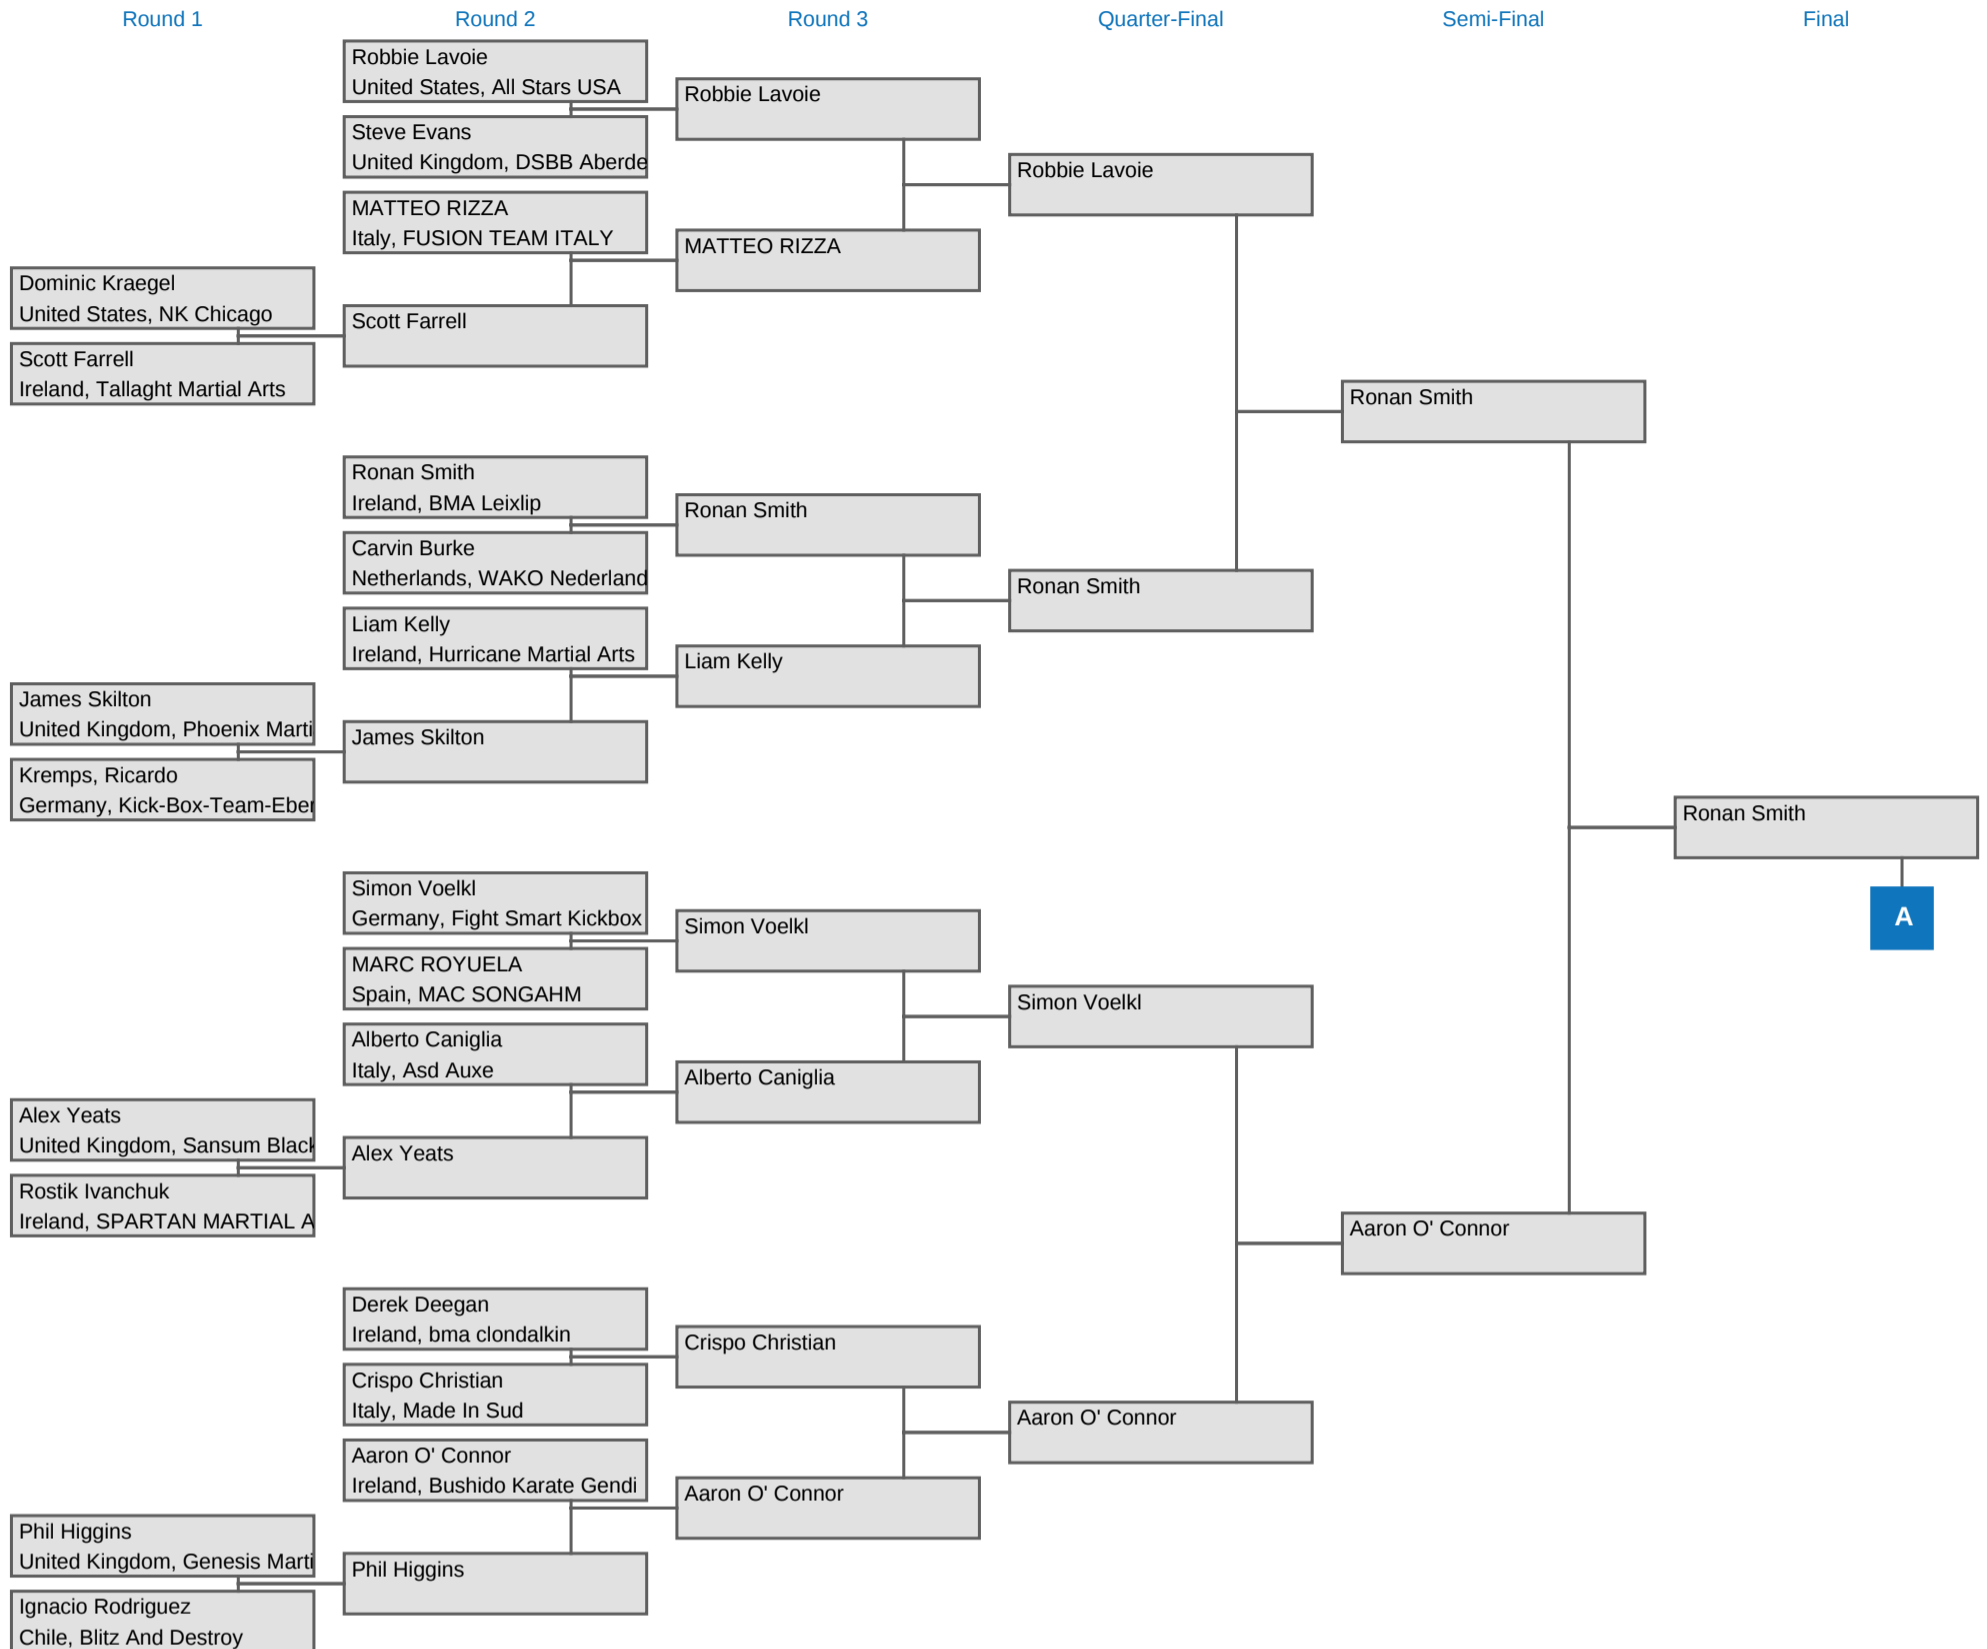

Semi Contact , Men, Brown/Black (Advanced), 19 Years & Over, -63kg

Semi Contact , Men, Brown/Black (Advanced), 19 Years & Over, -63kg

Semi Contact , Men, Brown/Black (Advanced), 19 Years & Over, -63kg